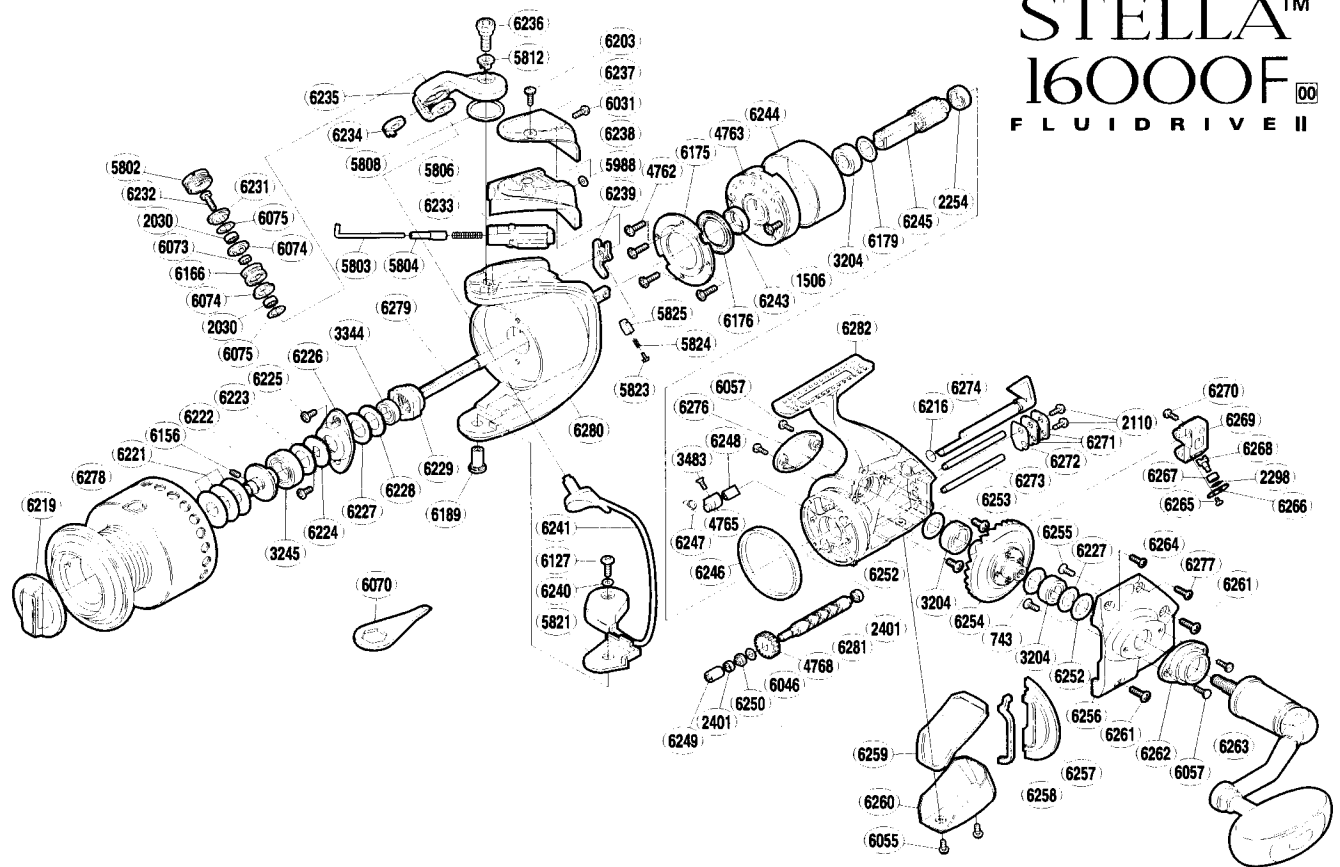

STELLA™ 16000F⁰⁰ FLUIDRIVE II

Part No.	Description	Part No.	Description	Part No.	Description
RD 0743	Drive Gear Washer	RD 6127	Bail Hold Support Screw	RD 6247	Anti-Reverse Cam Spring
RD 1506	Clutch Cover Screw	RD 6156	Set Screw	RD 6248	Anti-Reverse Waterproof
RD 2030	Ball Bearing	RD 6166	Line Roller	RD 6249	Worm Bushing
RD 2110	Worm Shaft Retainer Screw	RD 6175	Waterproof Cover	RD 6250	Idle Gear Spacer
RD 2254	Ball Bearing	RD 6176	Roller Clutch Waterproof	RD 6252	Bearing Waterproof (C)
RD 2298	Spacer	RD 6179	Bearing Washer	RD 6253	Bearing Screw (large)
RD 2401	Ball Bearing	RD 6189	Bearing Waterproof (C)	RD 6254	Drive Gear
RD 3204	Ball Bearing	RD 6203	Protector Screw (A)	RD 6255	Bearing Screw (small)
RD 3245	Ball Bearing	RD 6216	iOi Ring	RD 6256	Side Cover
RD 3344	Ball Bearing	RD 6219	Drag Knob	RD 6257	Side Cover Flange
RD 3483	Anti-Reverse Cam Screw	RD 6221	Spool Washer	RD 6258	Flange Waterproof
RD 4762	Roller Clutch Screw	RD 6222	Bearing Bushing	RD 6259	Rear Shield
RD 4763	Roller Clutch Assembly	RD 6223	Bearing Waterproof (A)	RD 6260	Rear Protector
RD 4765	Anti-Reverse Cam	RD 6224	Spool Support	RD 6261	Side Cover Screw (large)
RD 4768	Idle Gear	RD 6225	Nut Lock Screw	RD 6262	Handle Screw Cap (A)
RD 5802	Line Roller Screw Cap	RD 6226	Rotor Nut Lock Plate	RD 6263	Handle Assembly
RD 5803	Bail Spring Guide (A)	RD 6227	Bearing Washer	RD 6264	Side Cover Screw (small)
RD 5804	Spring Guide (A) Support	RD 6228	Bearing Waterproof (B)	RD 6265	Oscillating Pawl Cover Screw
RD 5806	Bail Spring Guide (B)	RD 6229	Rotor Nut	RD 6266	Oscillating Pawl Cover
RD 5808	Bail Arm Washer	RD 6231	Line Roller Washer	RD 6267	Oscillating Slider Bushing
RD 5812	Bail Arm Screw Collar	RD 6232	Line Roller Screw	RD 6268	Oscillating Pawl
RD 5821	Bail Hold Support Spacer	RD 6233	Bail Spring	RD 6269	Oscillating Slider
RD 5823	Lever Spring Guide (A)	RD 6234	Line Roller Support Collar	RD 6270	Slider Retainer Screw
RD 5824	Bail Trip Lever Spring	RD 6235	Bail Arm	RD 6271	Worm Shaft Retainer
RD 5825	Lever Spring Guide (B)	RD 6236	Bail Arm Screw	RD 6272	Worm Shaft Retainer Washer
RD 5988	Spacer	RD 6237	Rotor Protector	RD 6273	Oscillating Guide
RD 6031	Protector Screw (B)	RD 6238	Bail Spring Cover	RD 6274	Anti-Reverse Lever
RD 6046	Idle Gear Washer	RD 6239	Bail Trip Lever	RD 6276	Handle Screw Cap (B)
RD 6055	Rear Protector Screw	RD 6240	Spacer	RD 6277	Side Cover Screw (medium)
RD 6057	Cap Screw	RD 6241	Bail Assembly	RD 6278	Spool Assembly
RD 6070	Wrench (accessory)	RD 6243	Rotor Ring	RD 6279	Main Shaft
RD 6073	Bearing Spacer	RD 6244	Roller Clutch Ring	RD 6280	Rotor
RD 6074	Line Roller Bushing	RD 6245	Pinion Gear	RD 6281	Worm Shaft
RD 6075	Roller Bearing Seal	RD 6246	Friction Ring	RD 6282	Body